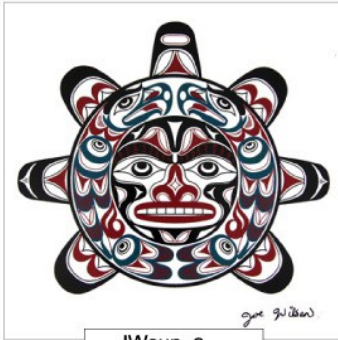

Artist Series

**Joe Wilson** Trivet 6"x6" (Trivet / Wall Plaque)

JWsun -Sun-

JWK-Killerwhale-

JWTK-Thunderbird & Killerwhale-

JWF-Frog-

JWR-Raven-

JWwolf-Wolf-

JWFH- Hummingbrid-

JWSS- Spawning Salmon-

JWTY-Thank You-

JWTHS-Two Headed Serpent-