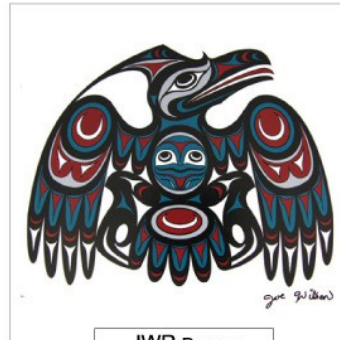

Artist Series

**Joe Wilson** Trivet 6"x6" (Trivet / Wall Plaque)

JWsun -Sun-

JWK-Killerwhale-

JWTK-Thunderbird & Killerwhale-

JWF-Frog-

JWR-Raven-

JWwolf-Wolf-

JWFH- Hummingbrid-

JWSS- Spawning Salmon-

JWTY-Thank You-

JWTHS-Two Headed Serpent-