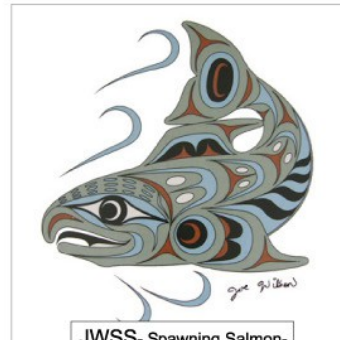

Artist Series

**Joe Wilson** Trivet 6"x6" (Trivet / Wall Plaque)

JWsun -Sun-

JWK-Killerwhale-

JWTK-Thunderbird & Killerwhale-

JWF-Frog-

JWR-Raven-

JWwolf-Wolf-

JWFH- Hummingbrid-

JWSS- Spawning Salmon-

JWTY-Thank You-

JWTHS-Two Headed Serpent-