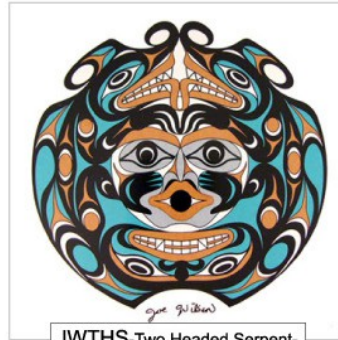

Artist Series

**Joe Wilson** Trivet 6"x6" (Trivet / Wall Plaque)

JWsun -Sun-

JWK-Killerwhale-

JWTK-Thunderbird & Killerwhale-

JWF-Frog-

JWR-Raven-

JWwolf-Wolf-

JWFH- Hummingbrid-

JWSS- Spawning Salmon-

JWTY-Thank You-

JWTHS-Two Headed Serpent-