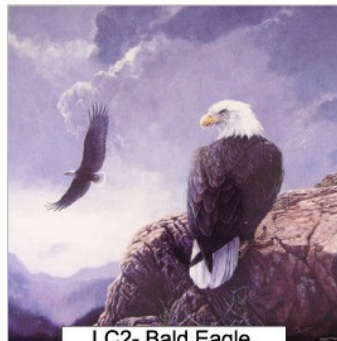

Artist Series →

Trivet 6"x6" (Trivet / Wall Plaque)

Lissa Calvert

LC1- Killerwhale

LC2- Bald Eagle

© Golden Top All Rights Reserved