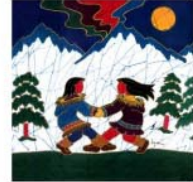

Lynn Blaikie
LBC_Celebrate

Glass Ornament

GO-

Inside-painting handicraft for decoration and collection
Artist collection glass ornament
Size: $\varnothing$ 9cm