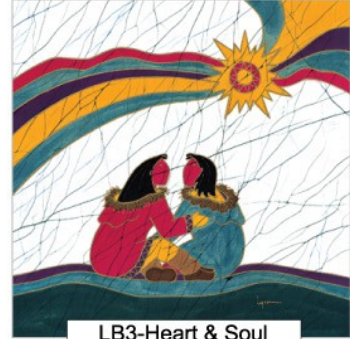

**Artist Series**

**Lynn Blaikie** Trivet 6"x6" (Trivet / Wall Plaque)

LB1-Sharing Secret

LB2- Blanket Toss

LB3-Heart & Soul

LB4- Ice Fishing

LB5- Ice Skater

LB6- Ride the Moon