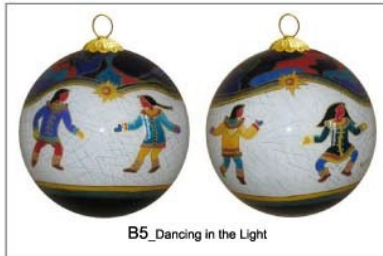

B2_Light Dreamer