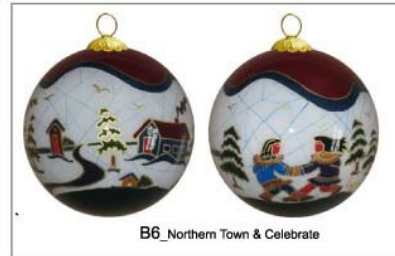

B3_Ice Fishing & Skater