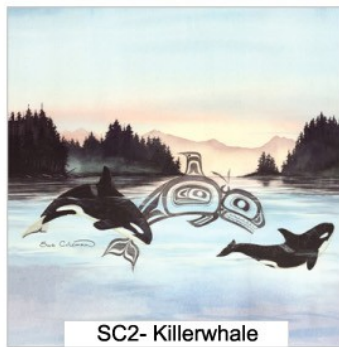

**Artist Series** →

**Sue Coleman**

**White Ceramic Mug 11oz**

**Trivet 6"x6" (Trivet / Wall Plaque)**